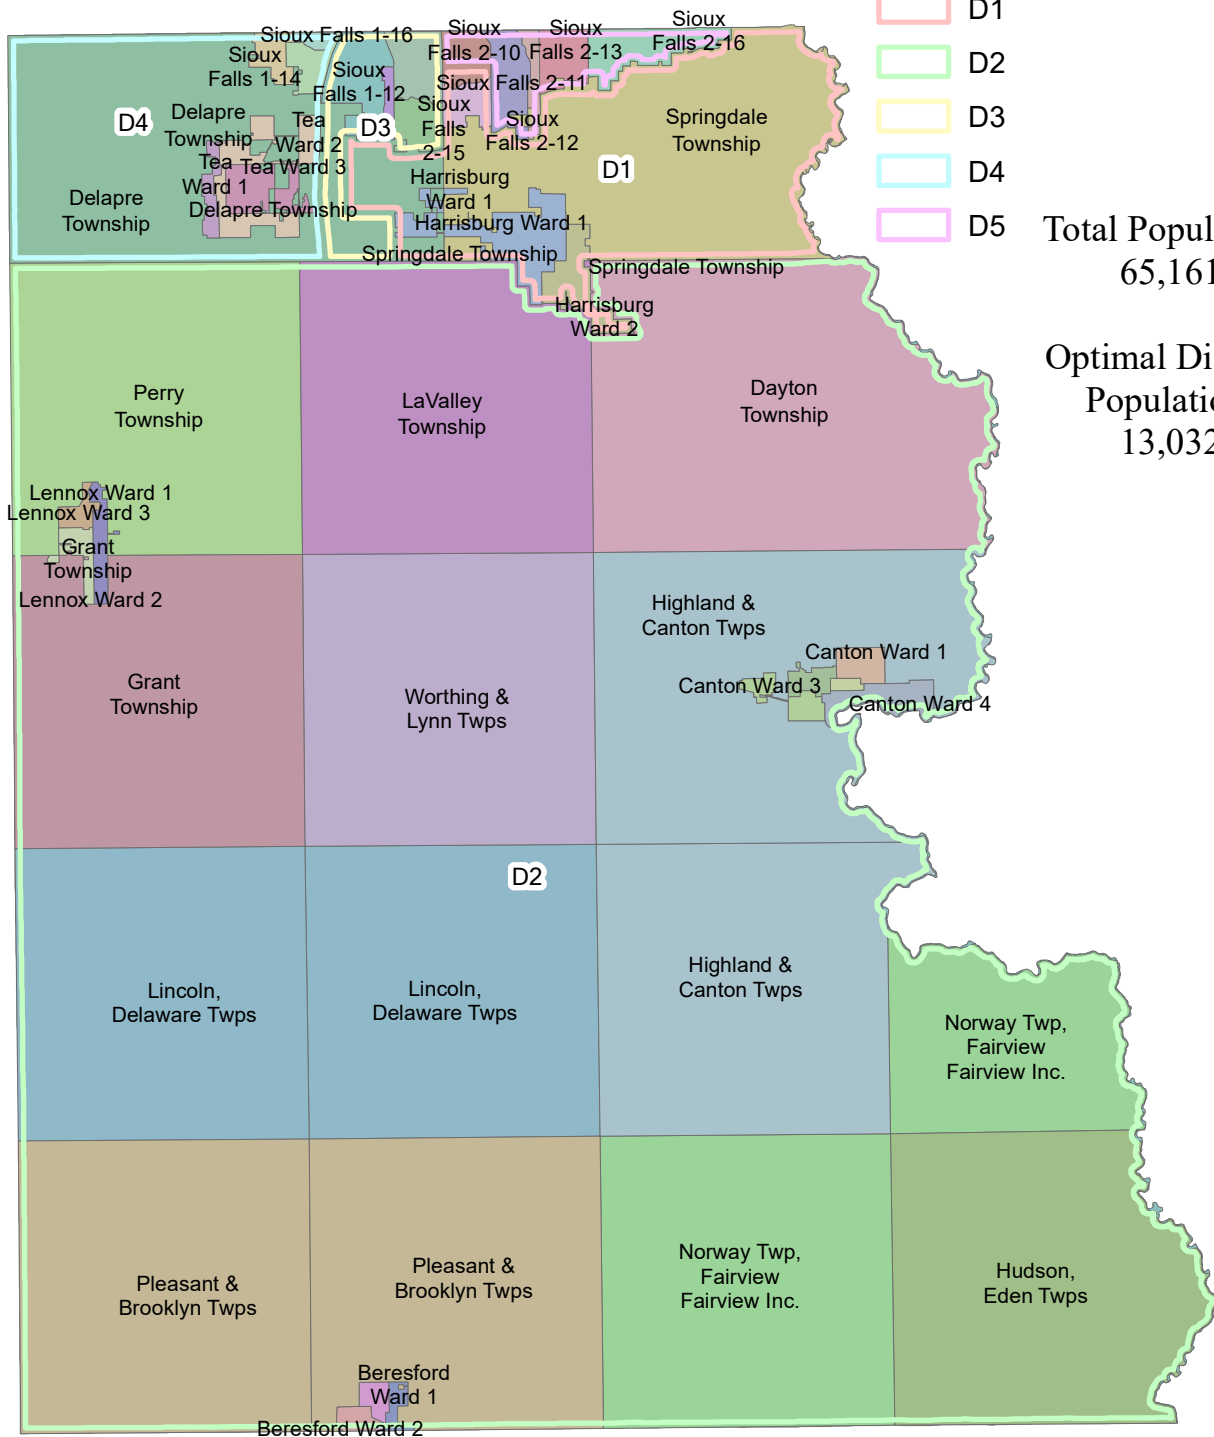

Lincoln County, SD

Commissioner Districts

Lincoln Redistrict Districts

- Unassigned
- D1
- D2
- D3
- D4
- D5

Total Population:
65,161

Optimal District
Population:
13,032

Proposed Wards #4

Prepared by: **SECOG**

District 1: 13,267
District 2: 12,494
 District 3: 13,112
 District 4: 12,985
 District 5: 13,303

Deviation:
District 2: -4.12%
District 5: 2.08%
 Total Deviation: 6.20%