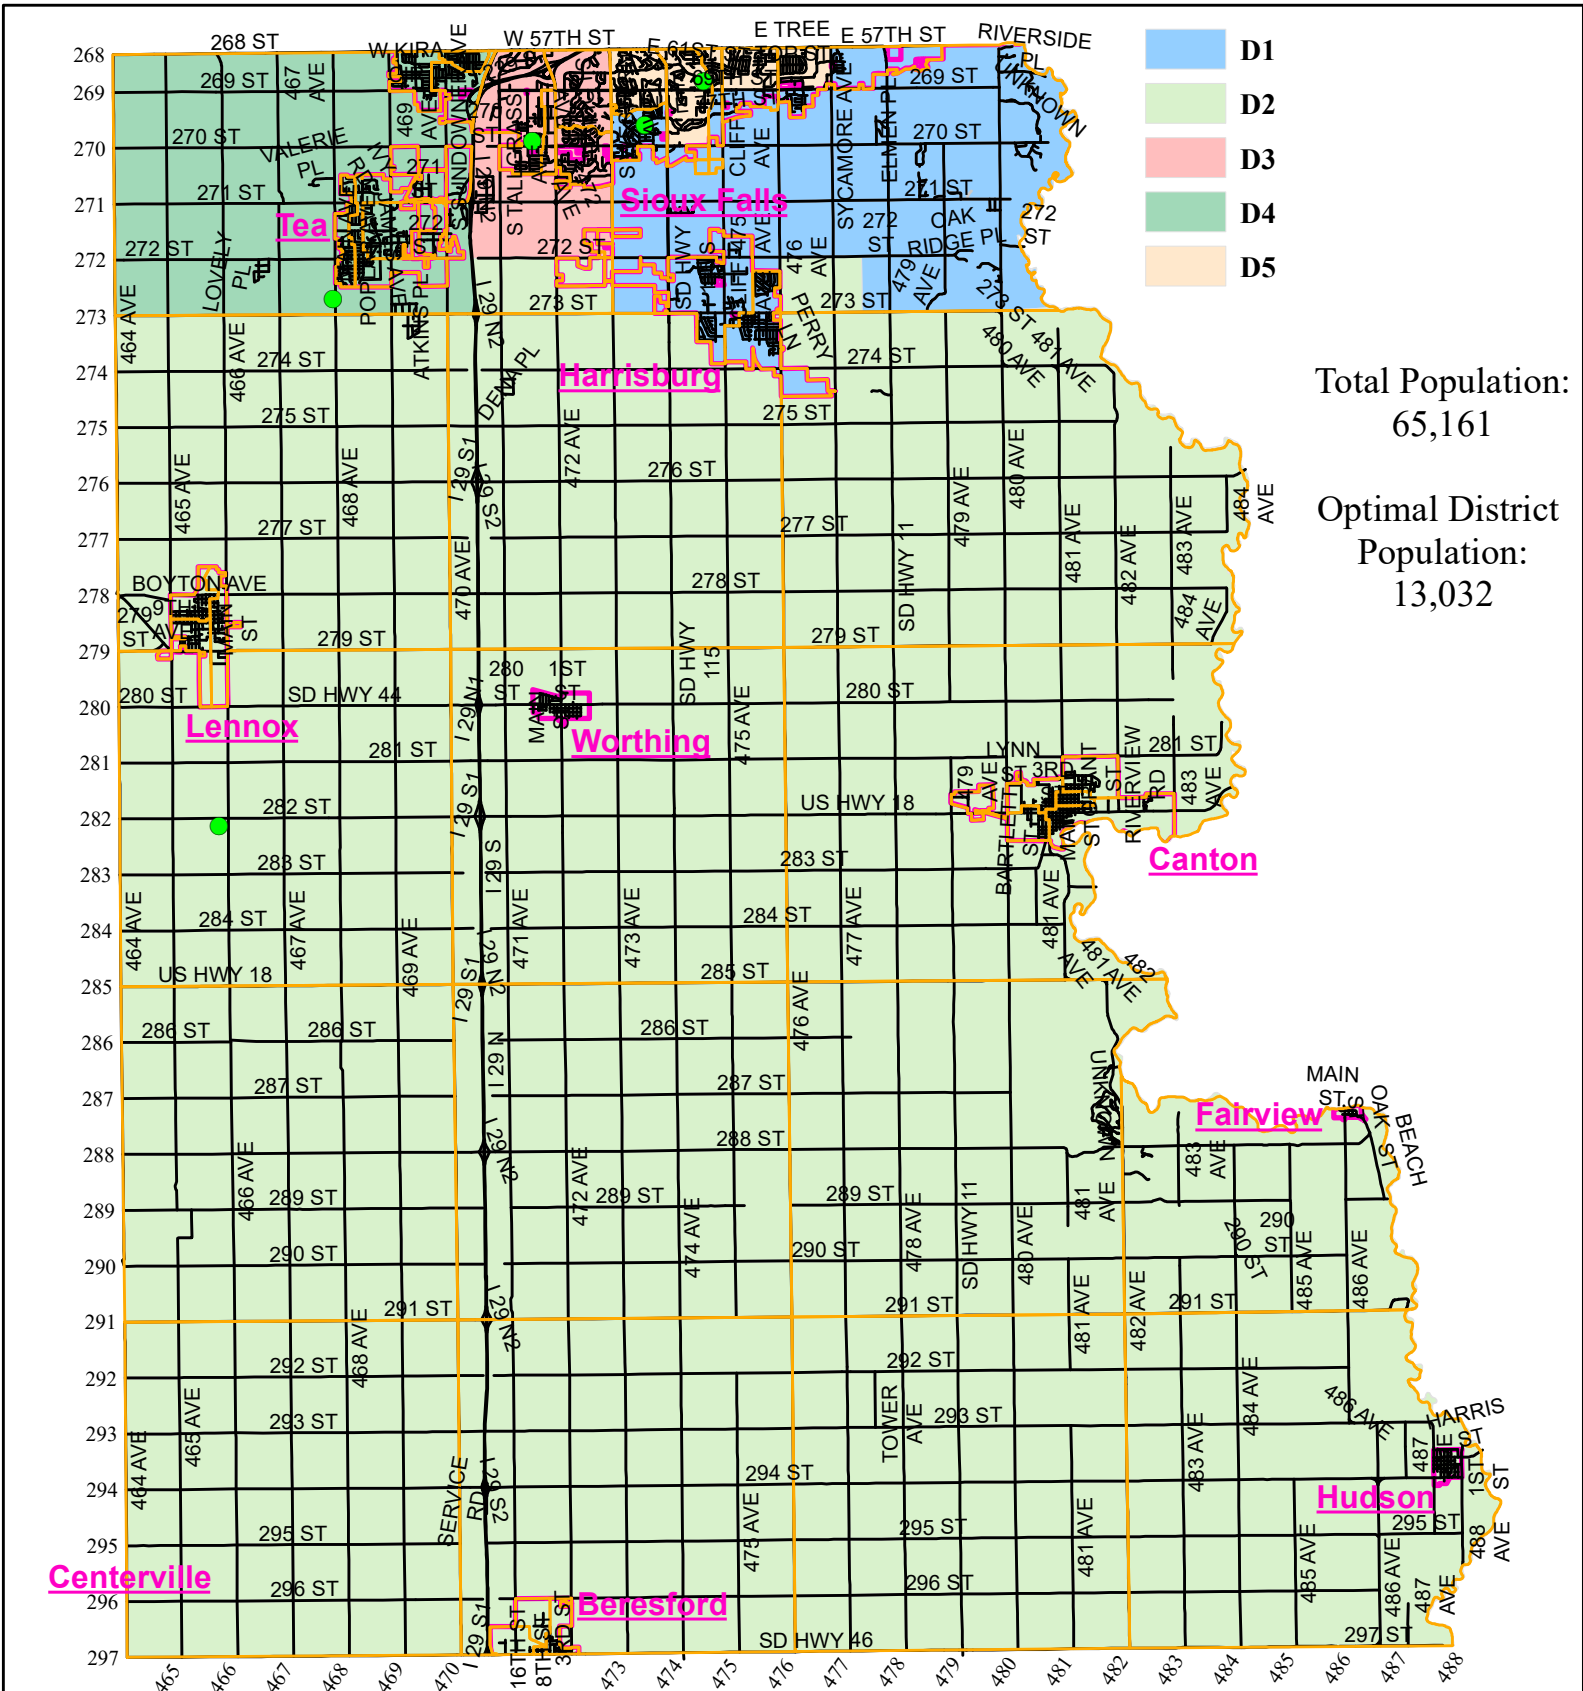

Lincoln County, SD

Commissioner Districts

Total Population:
65,161

Optimal District
Population:
13,032

District 1: 12,847

Deviation:

Alternative #1

District 2: 12,867

District 1: -1.42%

District 3: 12,983

District 5: 3.43%

District 4: 12,985

Total Deviation: 4.85%

District 5: 13,479

Prepared by: **SECOG**