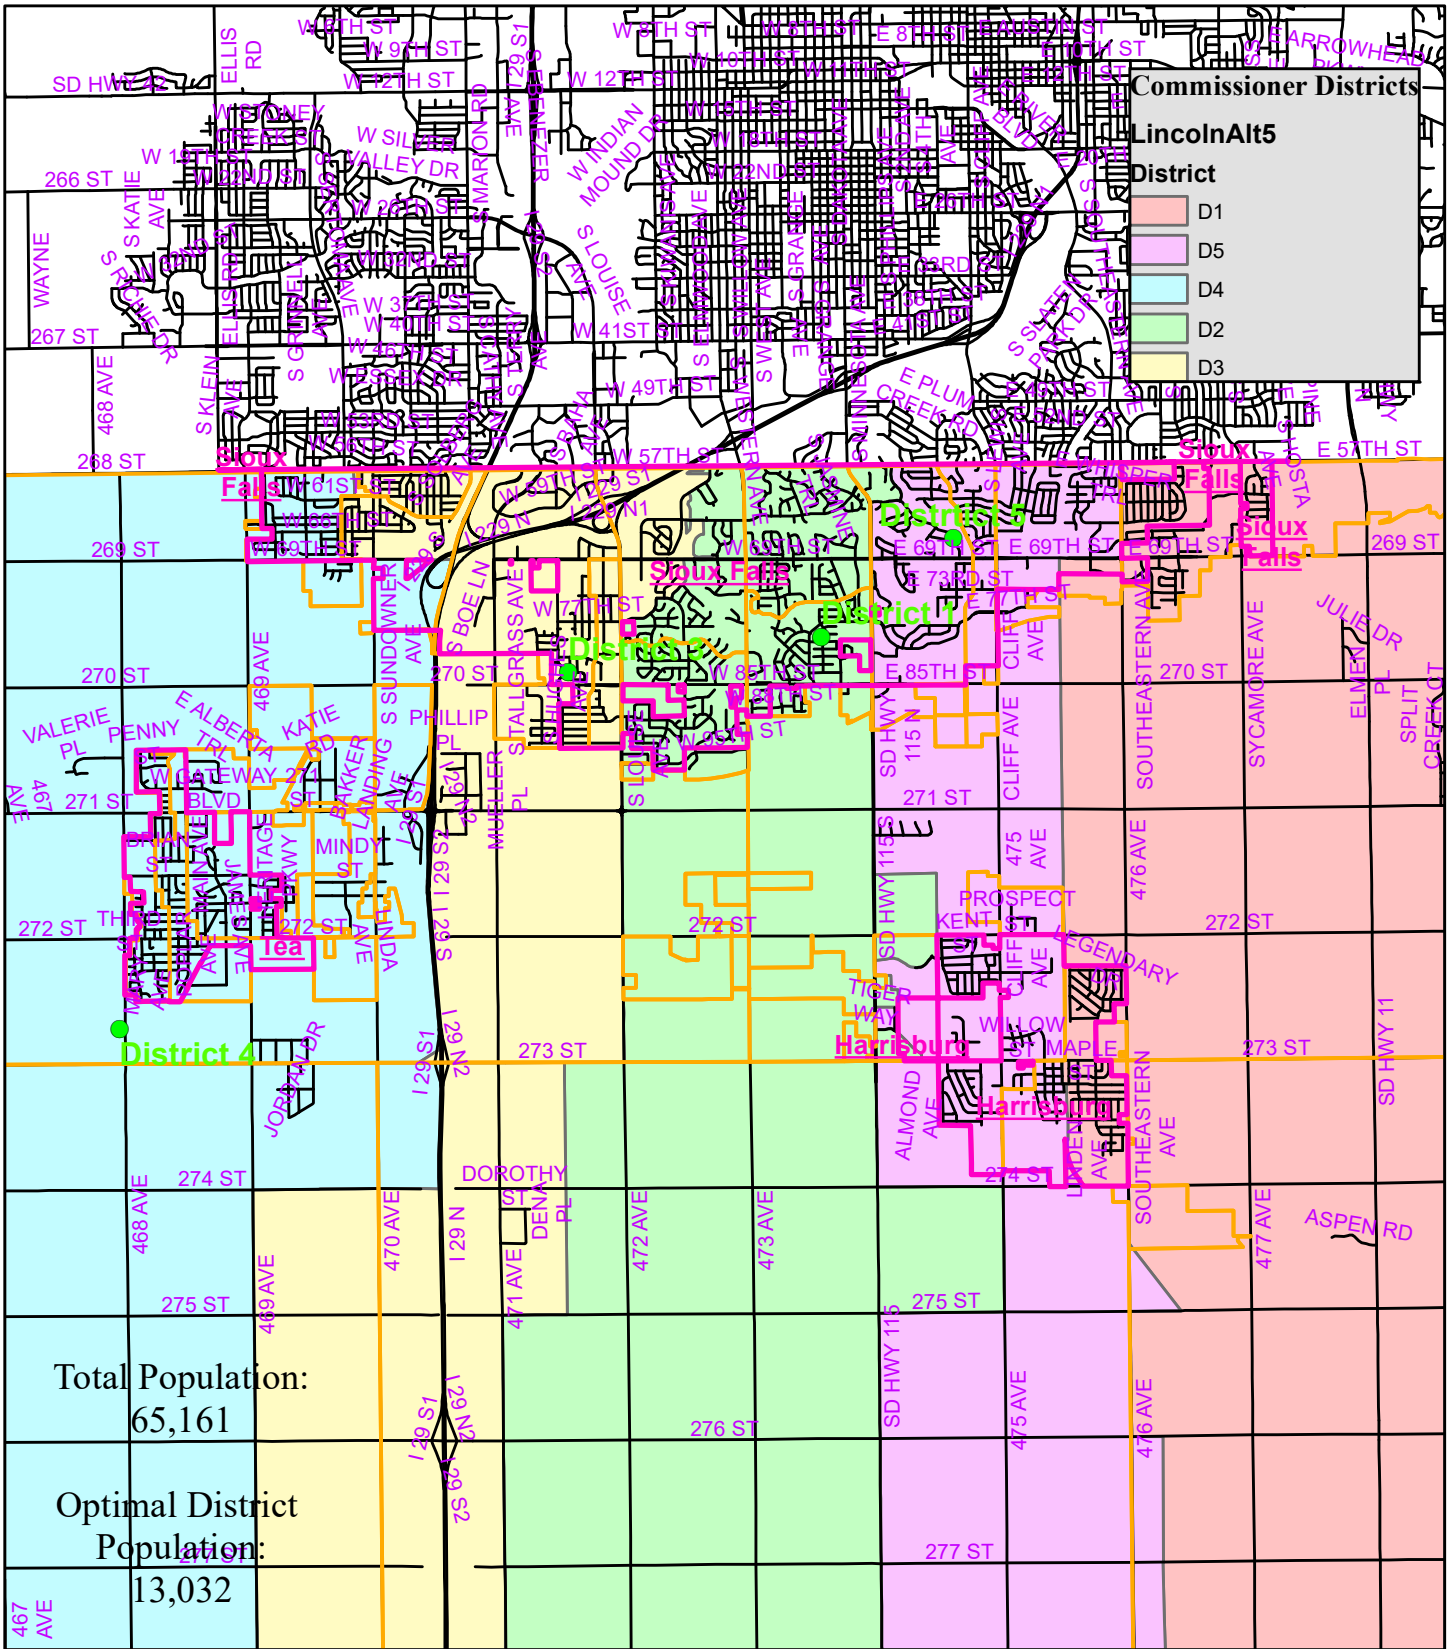

Lincoln County, SD

Commissioner Districts

LincolnAlt5

District

- D1
- D5
- D4
- D2
- D3

Alternative Districts #5 Detailed
 Prepared by: **SECOG**

District 2: 13,529
 District 2: 13,177
 District 3: 12,920
District 4: 12,505
 District 5: 13,030

Deviation:
District 4: -4.04%
District 5: 3.81%
 Total Deviation: 7.85%