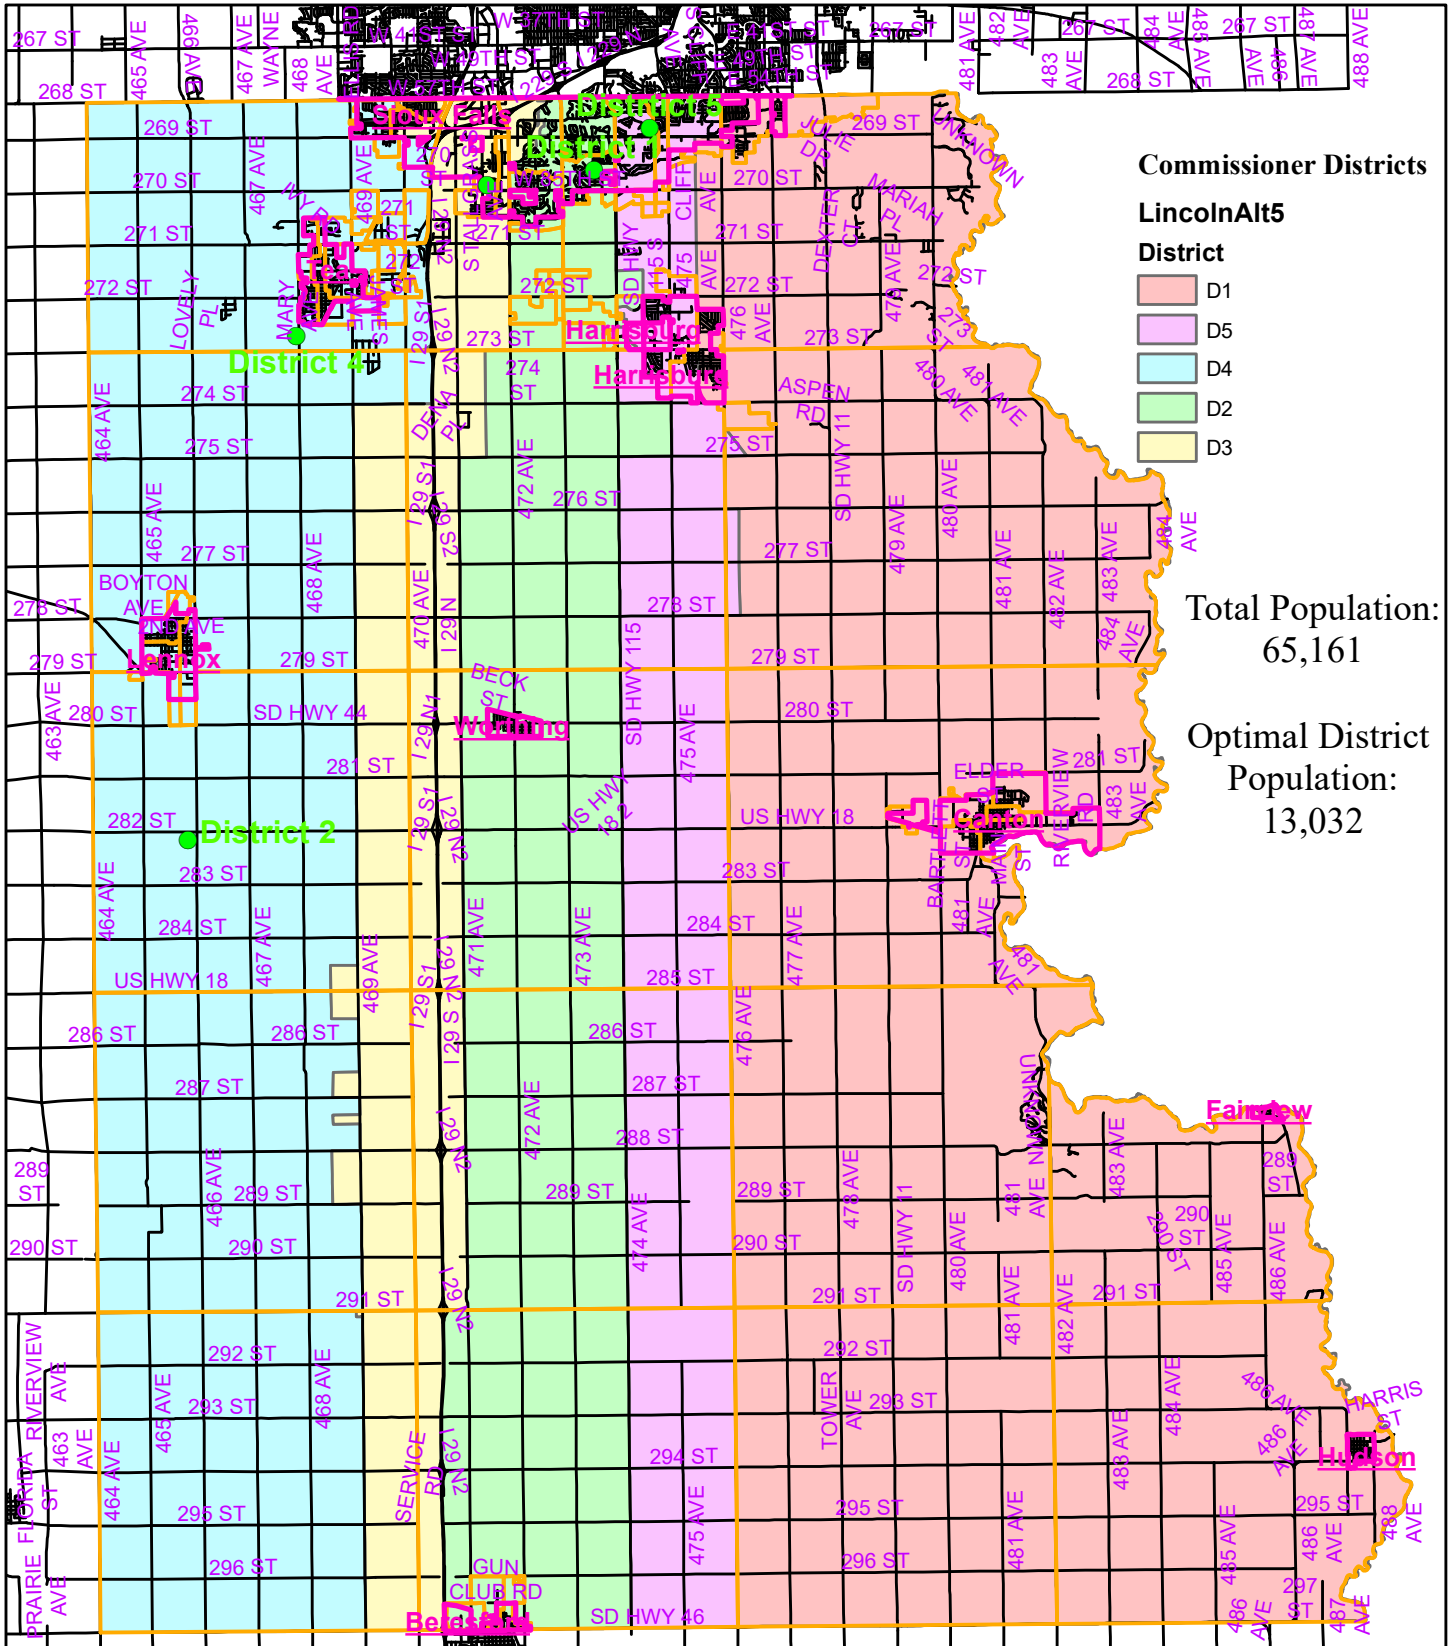

Lincoln County, SD

Alternative Districts #5

Prepared by: SECOG

District 2: 13,529
 District 2: 13,177
 District 3: 12,920
District 4: 12,505
 District 5: 13,030

Deviation:
District 4: -4.04%
District 5: 3.81%
 Total Deviation: 7.85%